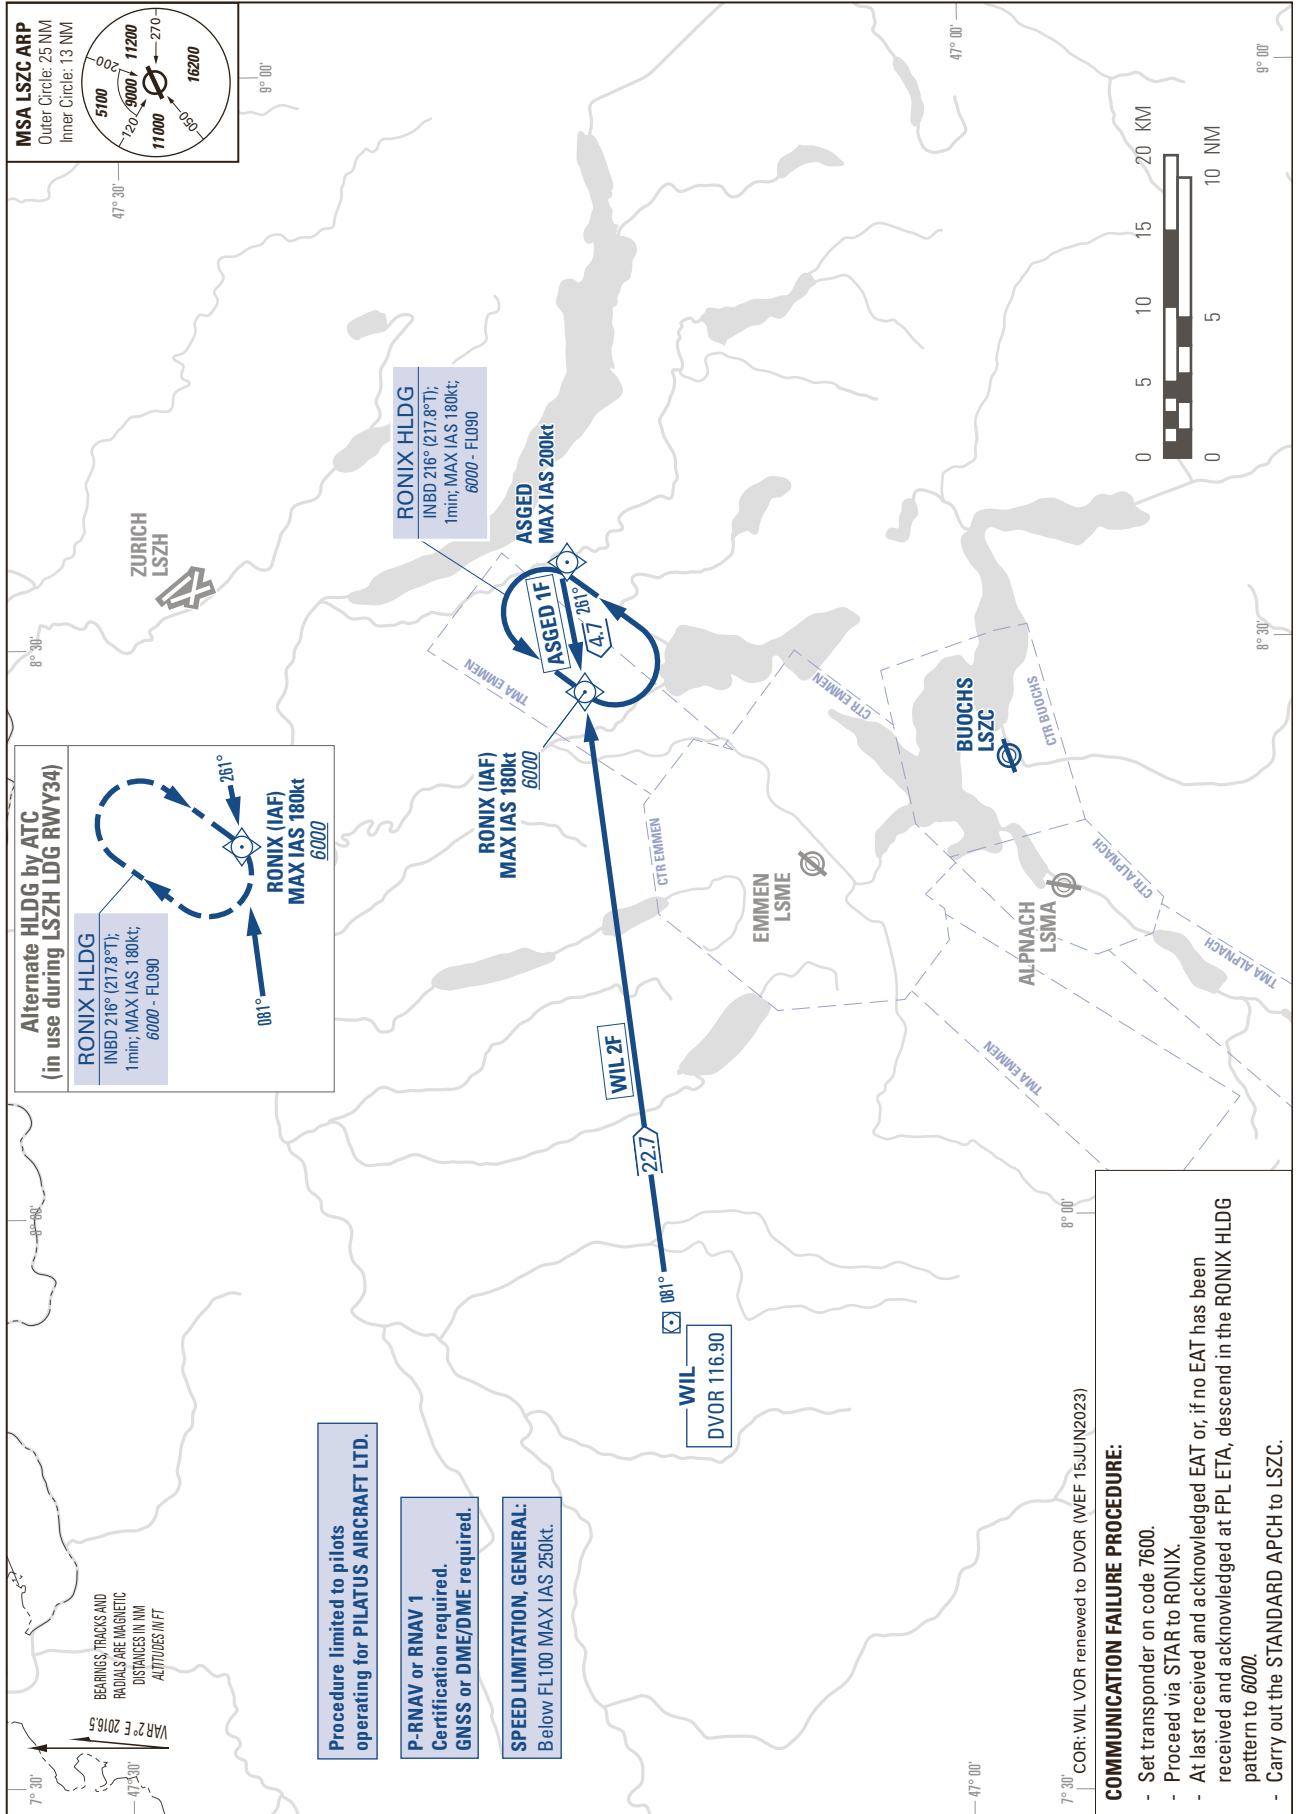

STANDARD INSTRUMENT ARRIVAL CHART
(STAR) - ICAO

TRANSITION LEVEL by ATC
TRANSITION ALTITUDE 7000

BUOCHS - LSZC
STAR to RONIX - RNAV 1

THIS PAGE INTENTIONALLY LEFT BLANK